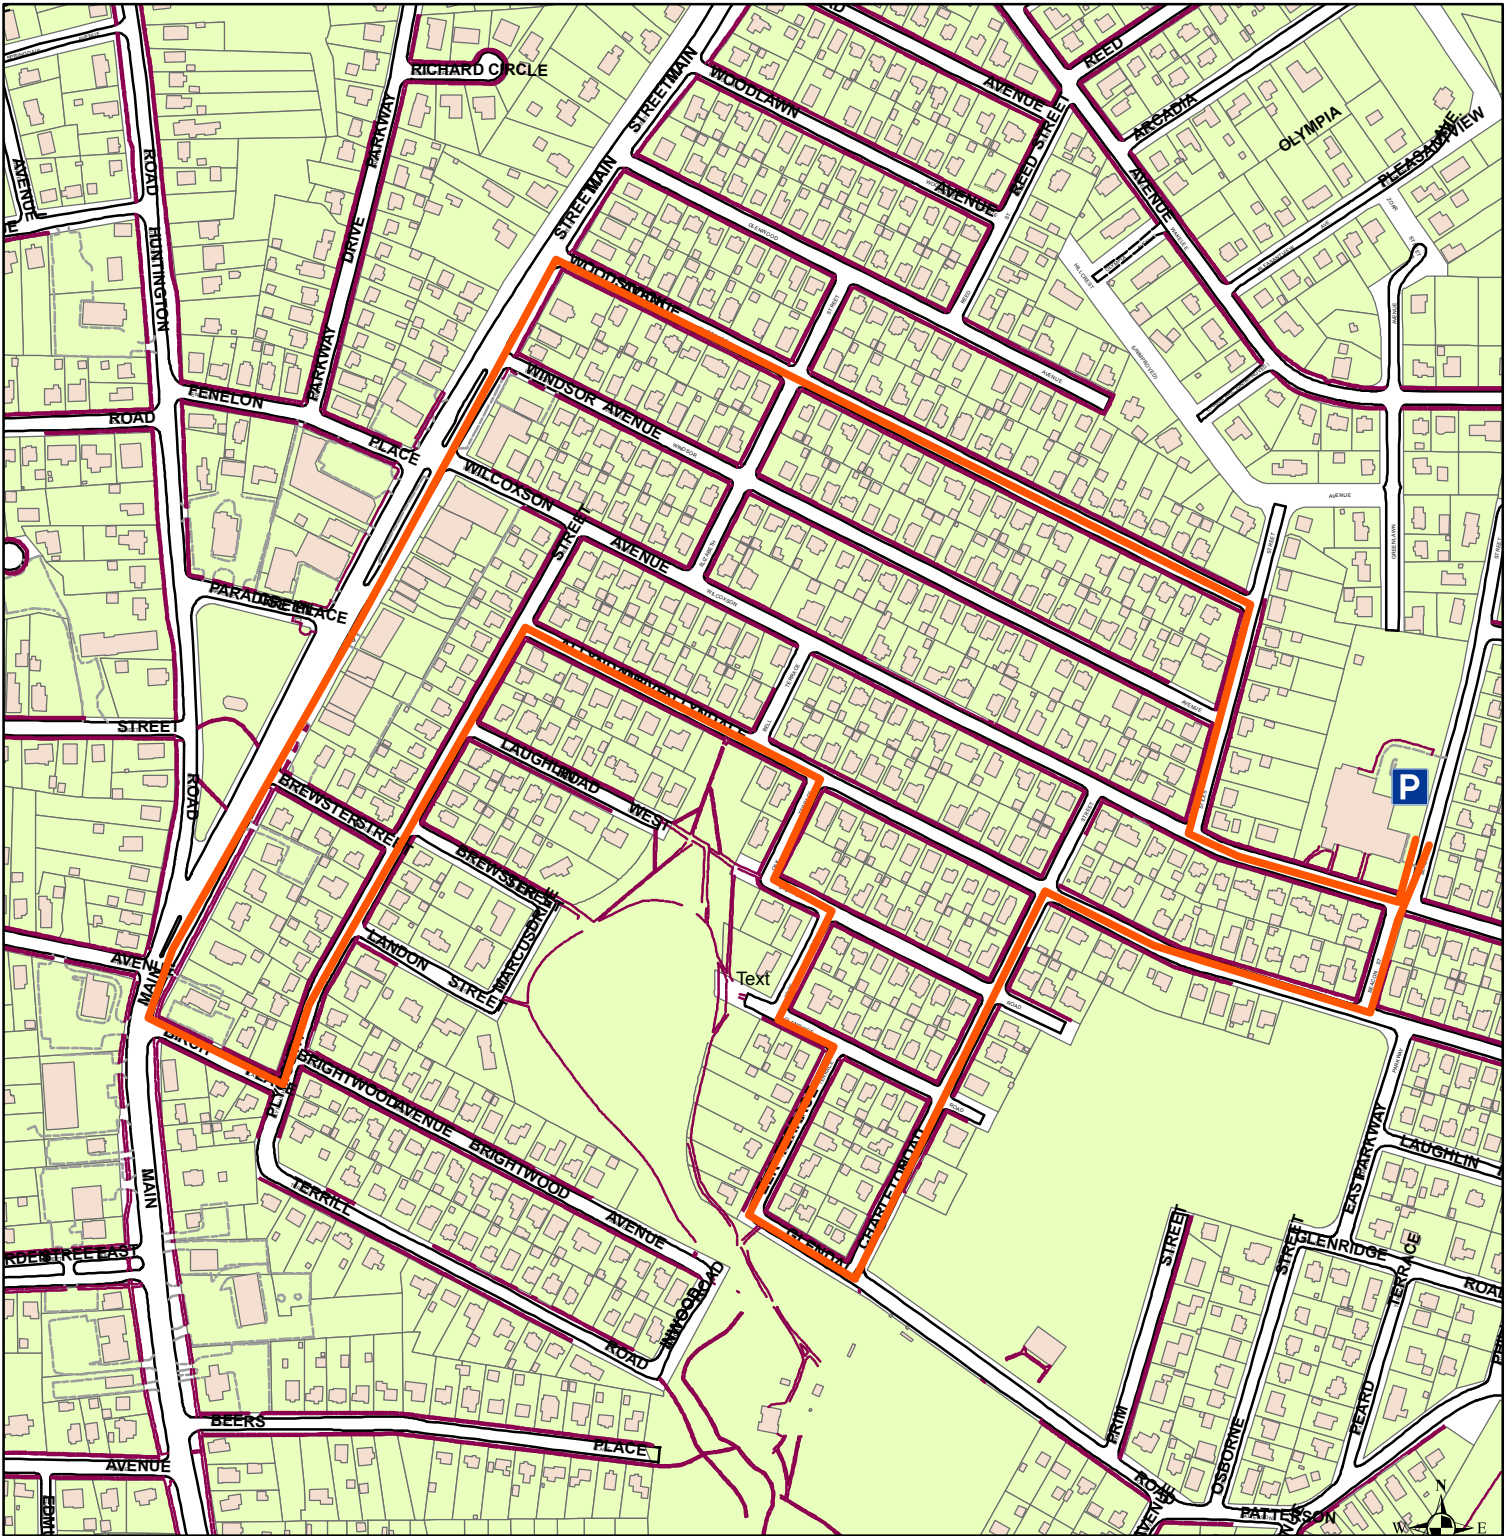

Wilcoxson School Walk
Approx. 2 miles

- 1) Start at Wilcoxson School parking lot, go west on Wilcoxson Avenue
- 2) Turn right onto Stiles Street and take the 2nd left onto Woodstock Avenue
- 3) Continue on Woodstock Avenue to Main Street
- 4) Turn left onto Main Street and continue to Birch Place
- 5) Turn left on Birch Place and turn left onto Plymouth Street
- 6) Continue on Plymouth Street to Allyndale Drive
- 7) Turn right on Allyndale Drive to the first right onto Oak Terrace
- 8) Take the first left onto Laughlin Road, then right onto Hyde Terrace
- 9) Turn left on Glenridge Road, then right onto Elk Terrace, then left on Glendale Road
- 10) Turn left onto Charlton Street to Allyndale Drive
- 11) Turn right on Allyndale Drive to Beacon Street and back to Wilcoxson School