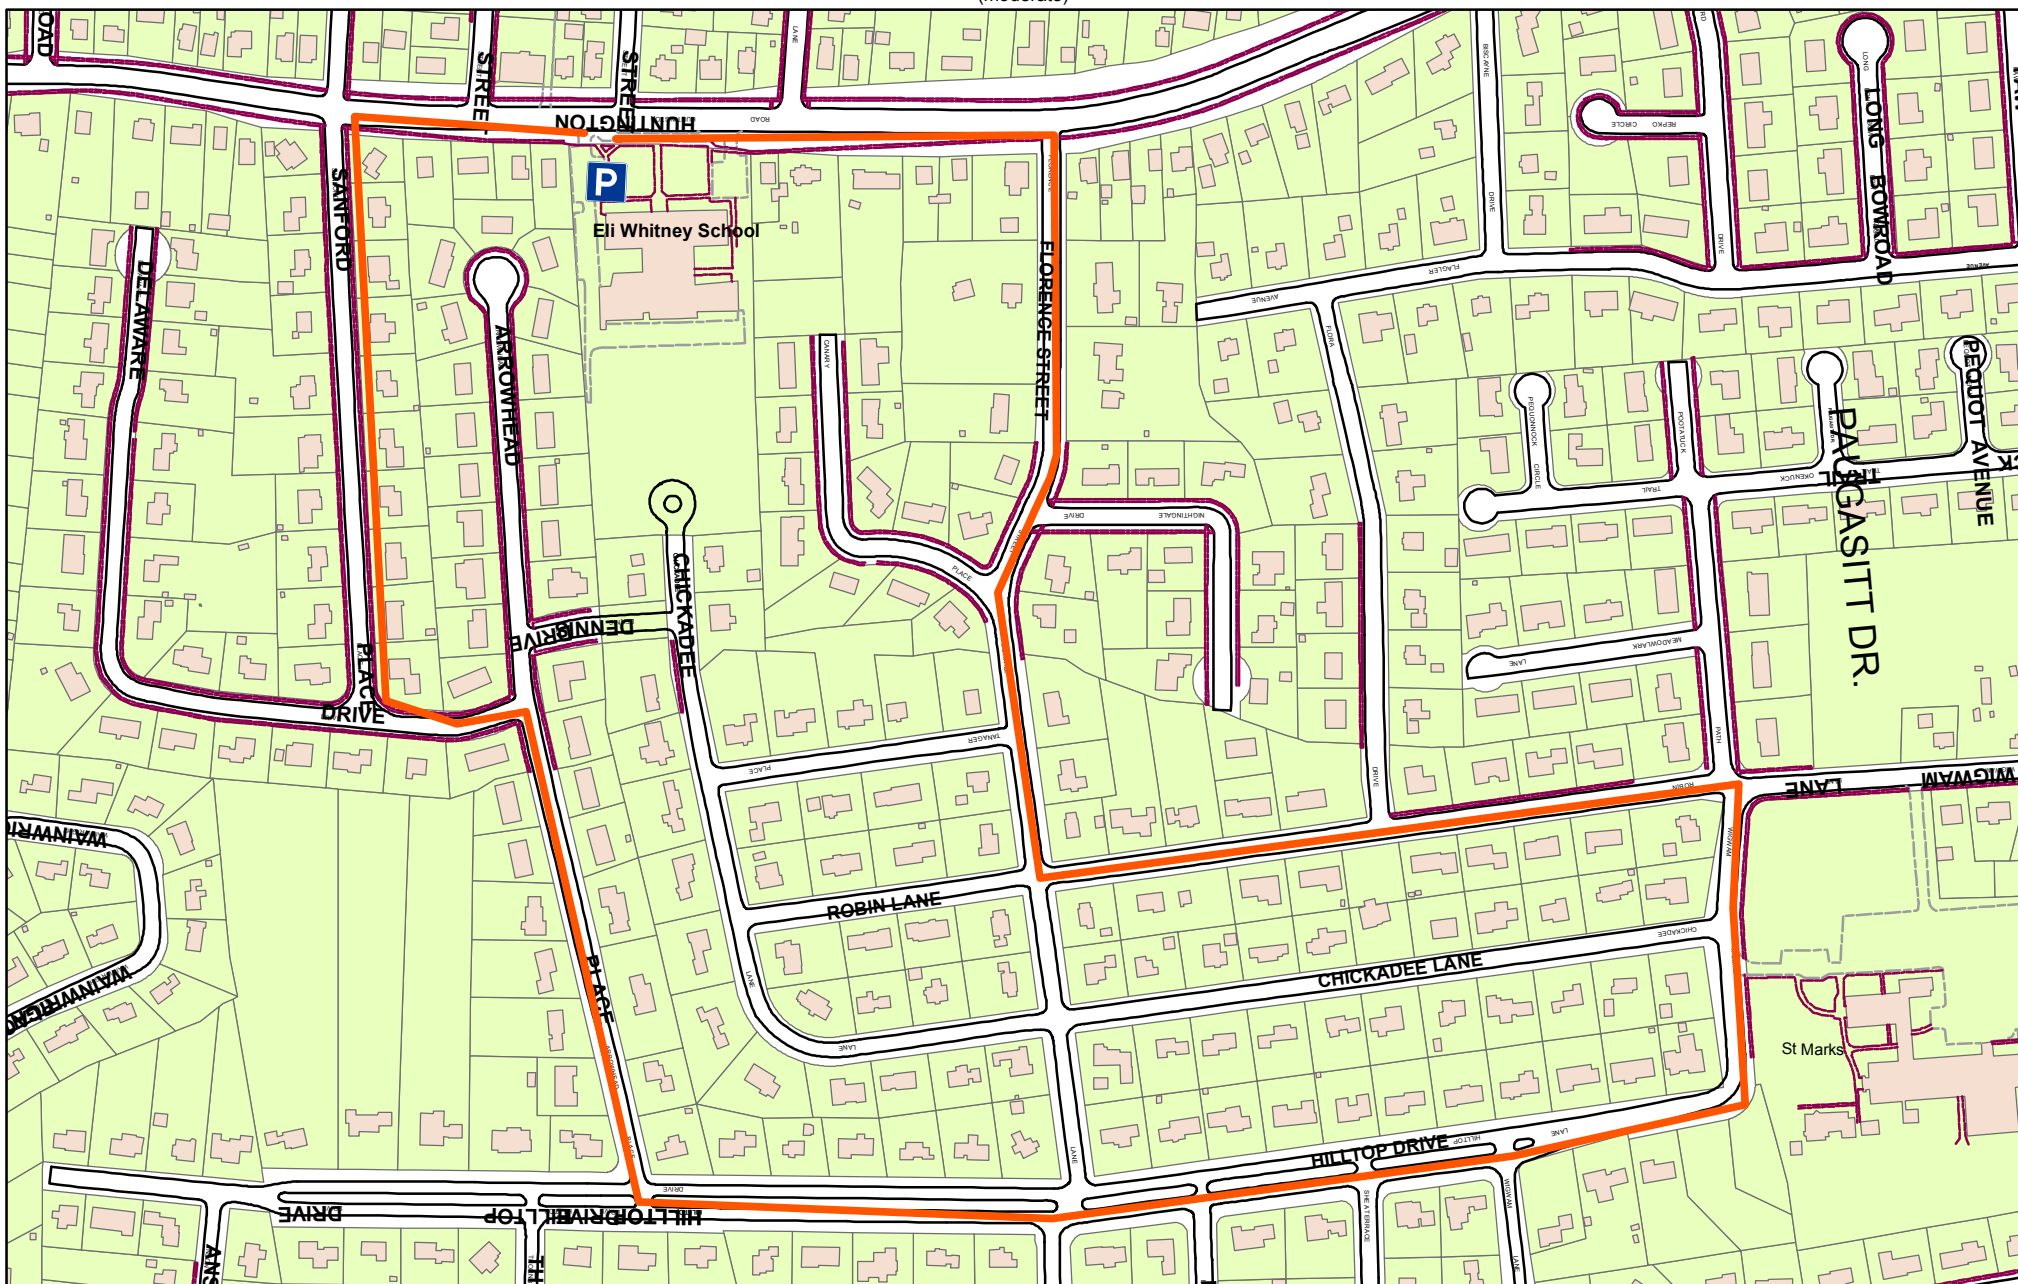

Eli Whitney School Walk  
Approximately 1.7 miles  
(moderate)

- 1) Begin at Eli Whitney School parking lot
- 2) Head south on Huntington Road to Sanford Place
- 3) Turn left on Sanford Place to Delaware Drive
- 4) Turn left on Delaware Drive to Arrowhead Place
- 5) Turn right on Arrowhead Place to Hilltop Drive
- 6) Turn left on Hilltop Drive to Wigwam Lane
- 7) Turn left on Wigwam Lane to Robin Lane
- 8) Turn left on Robin Lane to the 2nd right onto Whippoorwill Lane
- 9) Turn right on Whippoorwill Lane to Huntington Road
- 10) Turn left on Huntington Road back to Eli Whitney School